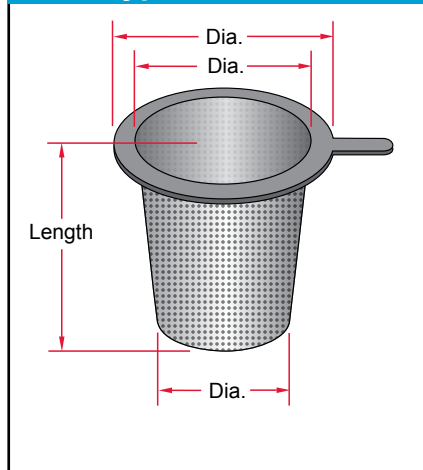

Custom Strainer Screens

Style "B"
Cone Type Strainer

Style "C"
Cone Type Basket Strainer

Style "D"
Cylindrical Screen

Style "E"
Basket Strainer

Style "F"
Basket Strainer

When ordering specify:

- Pipe Size
- Pressure Rating/Flange Rating
- Perforation or Mesh size
- Material
- Style - Cone, Basket, etc.
- Direction of flow - Straight or Reverse
- Percentage of open area or length