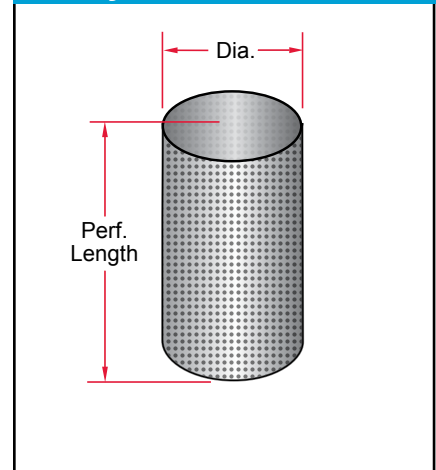

Custom Strainer Screens

Style "B"
Cone Type Strainer

Style "C"
Cone Type Basket Strainer

Style "D"
Cylindrical Screen

Style "E"
Basket Strainer

Style "F"
Basket Strainer

When ordering specify:

- Pipe Size
- Pressure Rating/Flange Rating
- Perforation or Mesh size
- Material
- Style - Cone, Basket, etc.
- Direction of flow - Straight or Reverse
- Percentage of open area or length