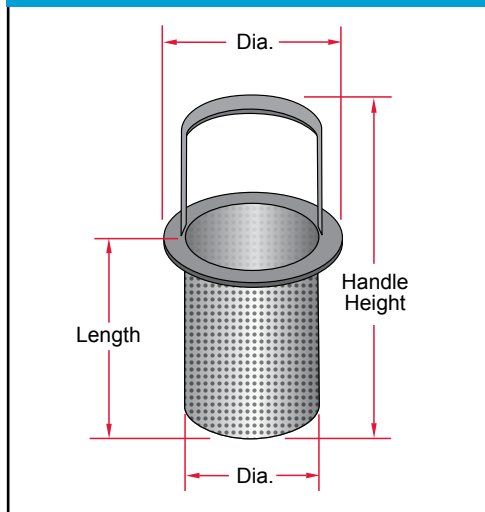

Custom Strainer Screens

Style "B"
Cone Type Strainer

Style "C"
Cone Type Basket Strainer

Style "D"
Cylindrical Screen

Style "E"
Basket Strainer

Style "F"
Basket Strainer

When ordering specify:

- Pipe Size
- Pressure Rating/Flange Rating
- Perforation or Mesh size
- Material
- Style - Cone, Basket, etc.
- Direction of flow - Straight or Reverse
- Percentage of open area or length