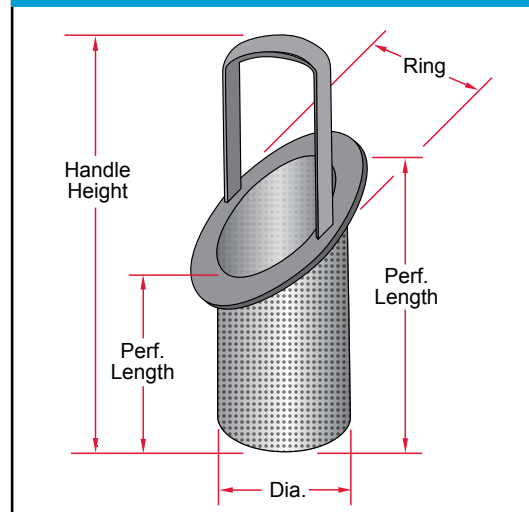

Custom Strainer Screens

Style "B"
Cone Type Strainer

Style "C"
Cone Type Basket Strainer

Style "D"
Cylindrical Screen

Style "E"
Basket Strainer

Style "F"
Basket Strainer

When ordering specify:

- Pipe Size
- Pressure Rating/Flange Rating
- Perforation or Mesh size
- Material
- Style - Cone, Basket, etc.
- Direction of flow - Straight or Reverse
- Percentage of open area or length