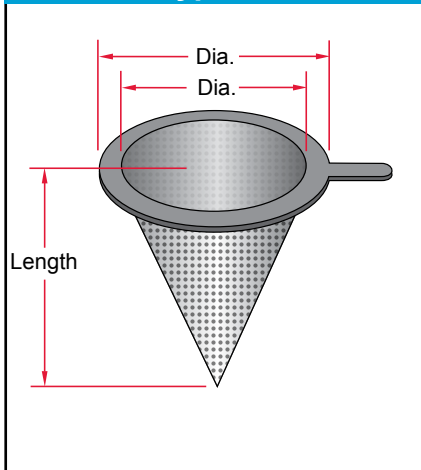

Custom Strainer Screens

Style "B"
Cone Type Strainer

Style "C"
Cone Type Basket Strainer

Style "D"
Cylindrical Screen

Style "E"
Basket Strainer

Style "F"
Basket Strainer

When ordering specify:

- Pipe Size
- Pressure Rating/Flange Rating
- Perforation or Mesh size
- Material
- Style - Cone, Basket, etc.
- Direction of flow - Straight or Reverse
- Percentage of open area or length