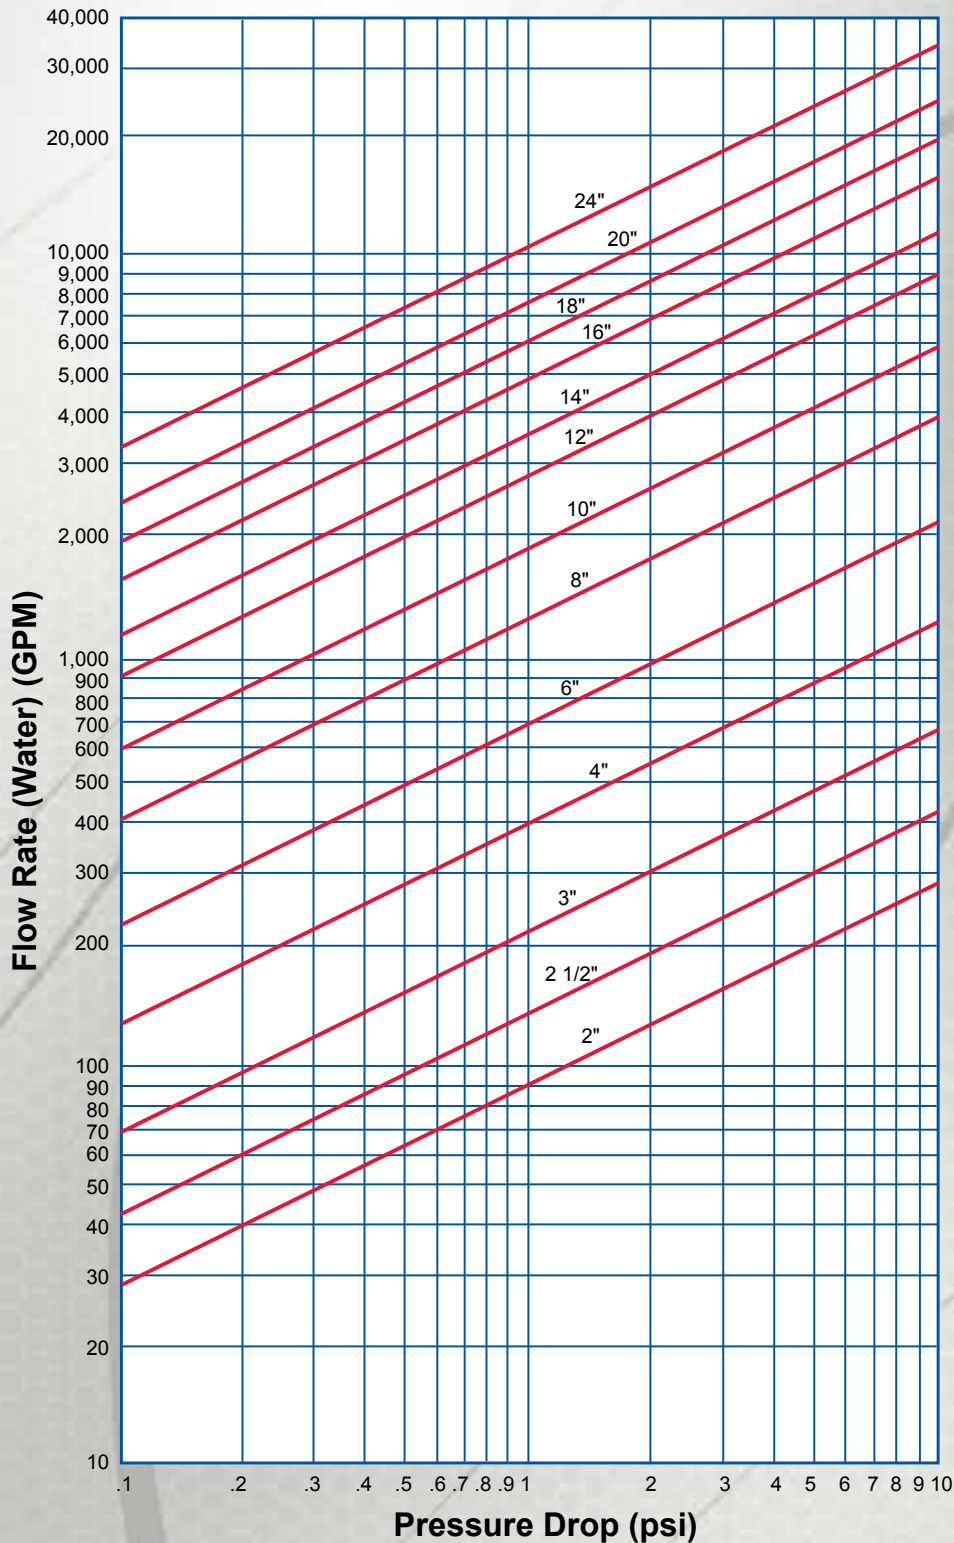

Fabricated Basket Strainers

Flow Rate Vs. Pressure Drop (Clean Screen)

Note: These charts are for theoretical calculations **ONLY**.

Please contact our office with your exact specifications and you will be provided with factory calculations.