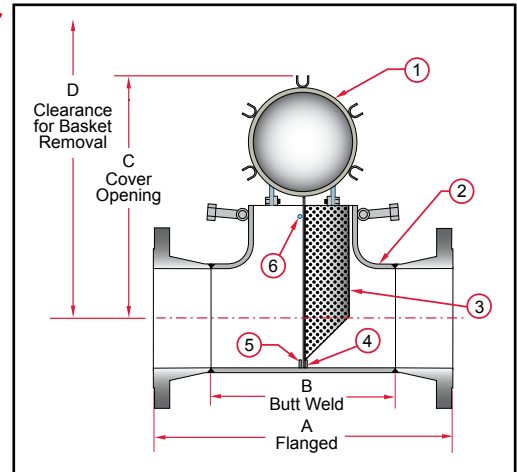

Fabricated Tee Strainers

TWH150 / TWH300 - Carbon Steel
TWH150SS / TWH300SS - Stainless Steel

With Quick Opening Hinged Cover

The Sure Flow Tee Strainer is a custom fabricated compact strainer. It is designed to remove foreign particles from pipelines. Sure Flow Tee Strainers provide the ultimate protection for pumps, valves, and other related equipment. The Sure Flow Tee Strainer can be fabricated to meet your specifications.

The standard Sure Flow Tee Strainer is constructed of Carbon or Stainless Steel material. Sure Flow also has vast experience in fabricating these strainers from Chrome-Moly material. Other materials, end connections and accessories are available.

Notes:

- Higher ASME pressure ratings available
- Larger sizes available

Manufacturer reserves the right to modify dimensions, materials, or design. Consult factory for certification.

		Construction					
Item		1	2	3	4	5	6
Description		Quick Open Hinge Cover	Body Assembly	Basket	Body Ring	Screen Guide	Cross Bar

Dimensions (Inches)							
Size		A		B		C	D
Inches	Prefix	150	300	150	300		
6	0600	18 1/4	19	11 1/4	11 1/4	15 1/2	22
8	0800	22	22 3/4	14	14	19 1/4	25
10	1000	25	26 1/4	17	17	23 1/4	29
12	1200	29	30 1/4	20	20	26 7/8	31
14	1400	32	33 1/4	22	22	29 3/8	38
16	1600	34	35 1/2	24	24	32 3/8	41
18	1800	38	39 1/2	27	27	36 15/16	46
20	2000	41 3/8	42 3/4	30	30	40 5/8	51
24	2400	46	47 1/4	34	34	47 1/8	56